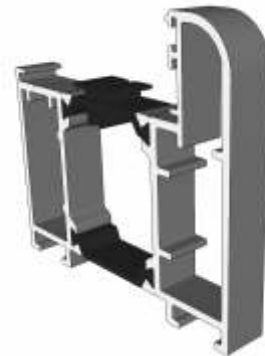

P-06-200 - Radius Sash Profile