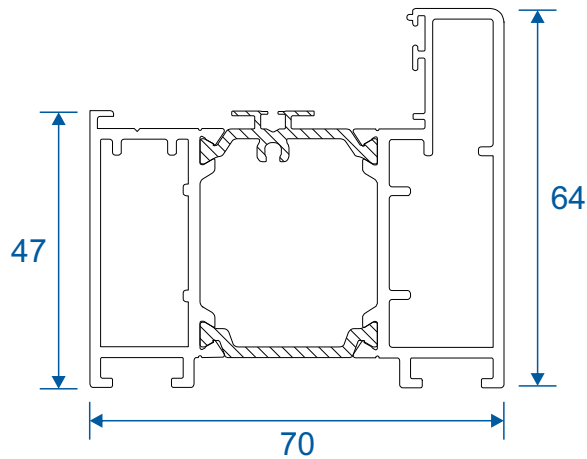

P-06-202 - Square Sash Profile