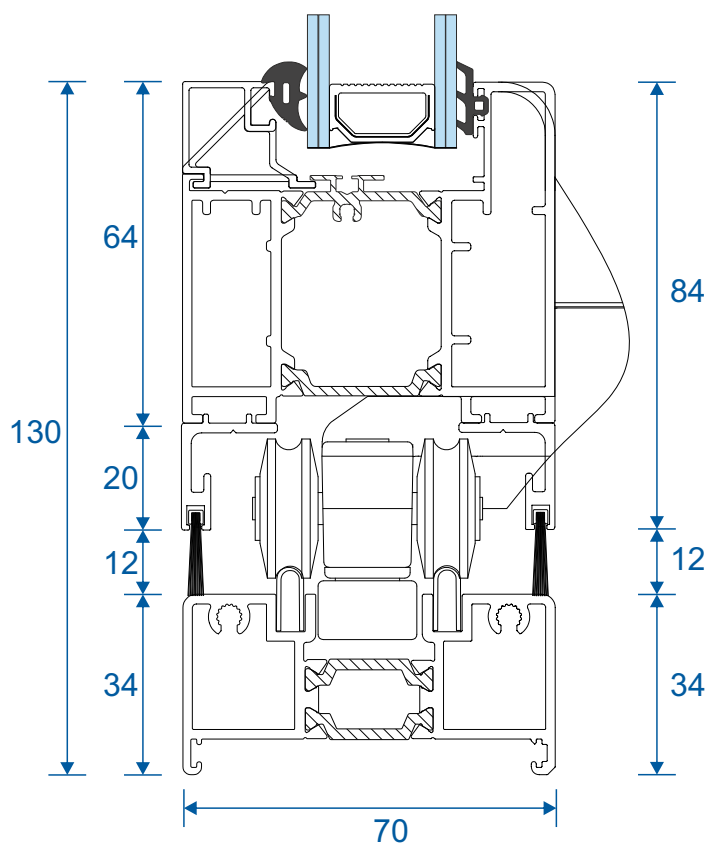

Thresholds

34mm Low Threshold - Open Out