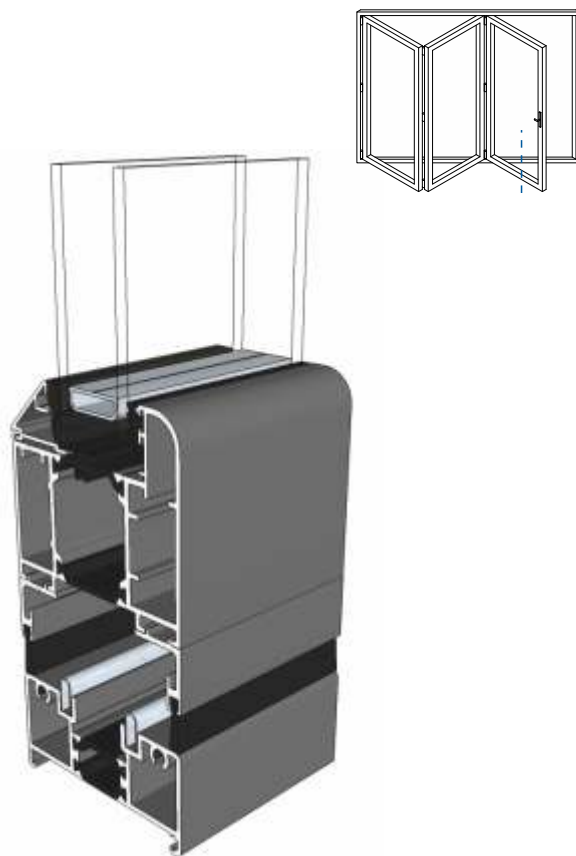

Thresholds

34mm Low Threshold - Open Out