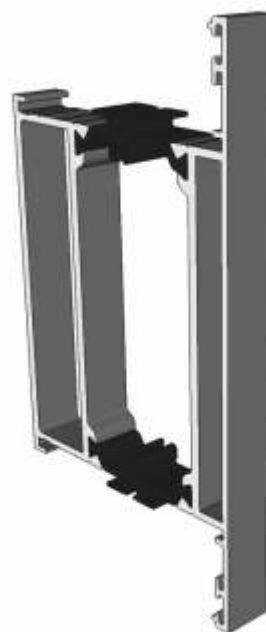

Transoms, Mullions & Midrails

AD309 - 110mm Midrail