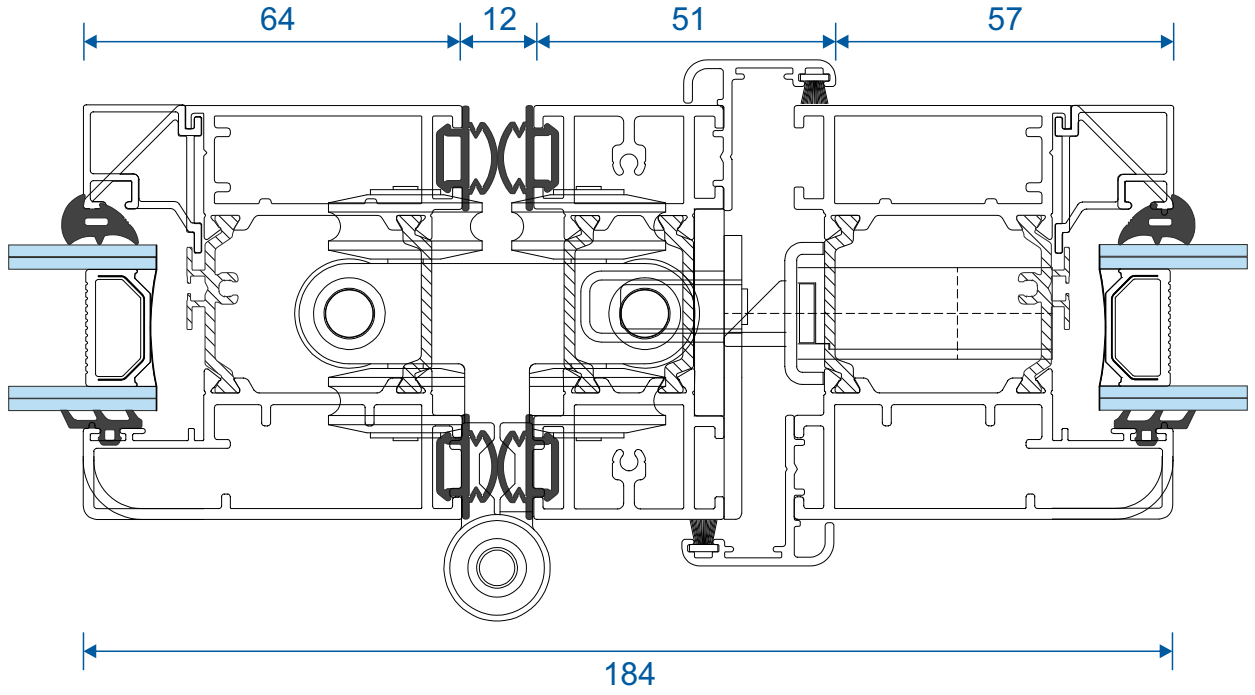

Meeting Stile

Odd to Even Panel Split / Traffic Door Meeting Stile - Open Out