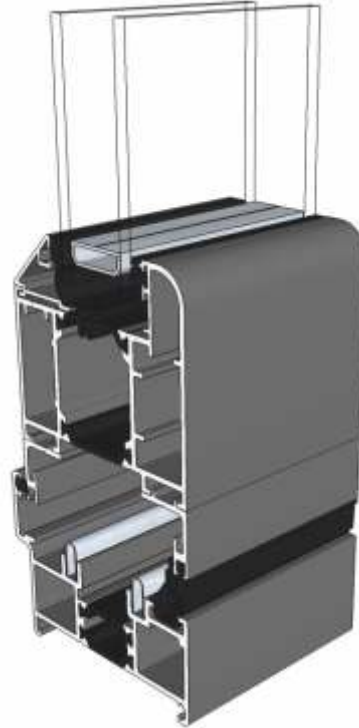

Threshold Sections

Standard Rebated With No Cill - Open Out