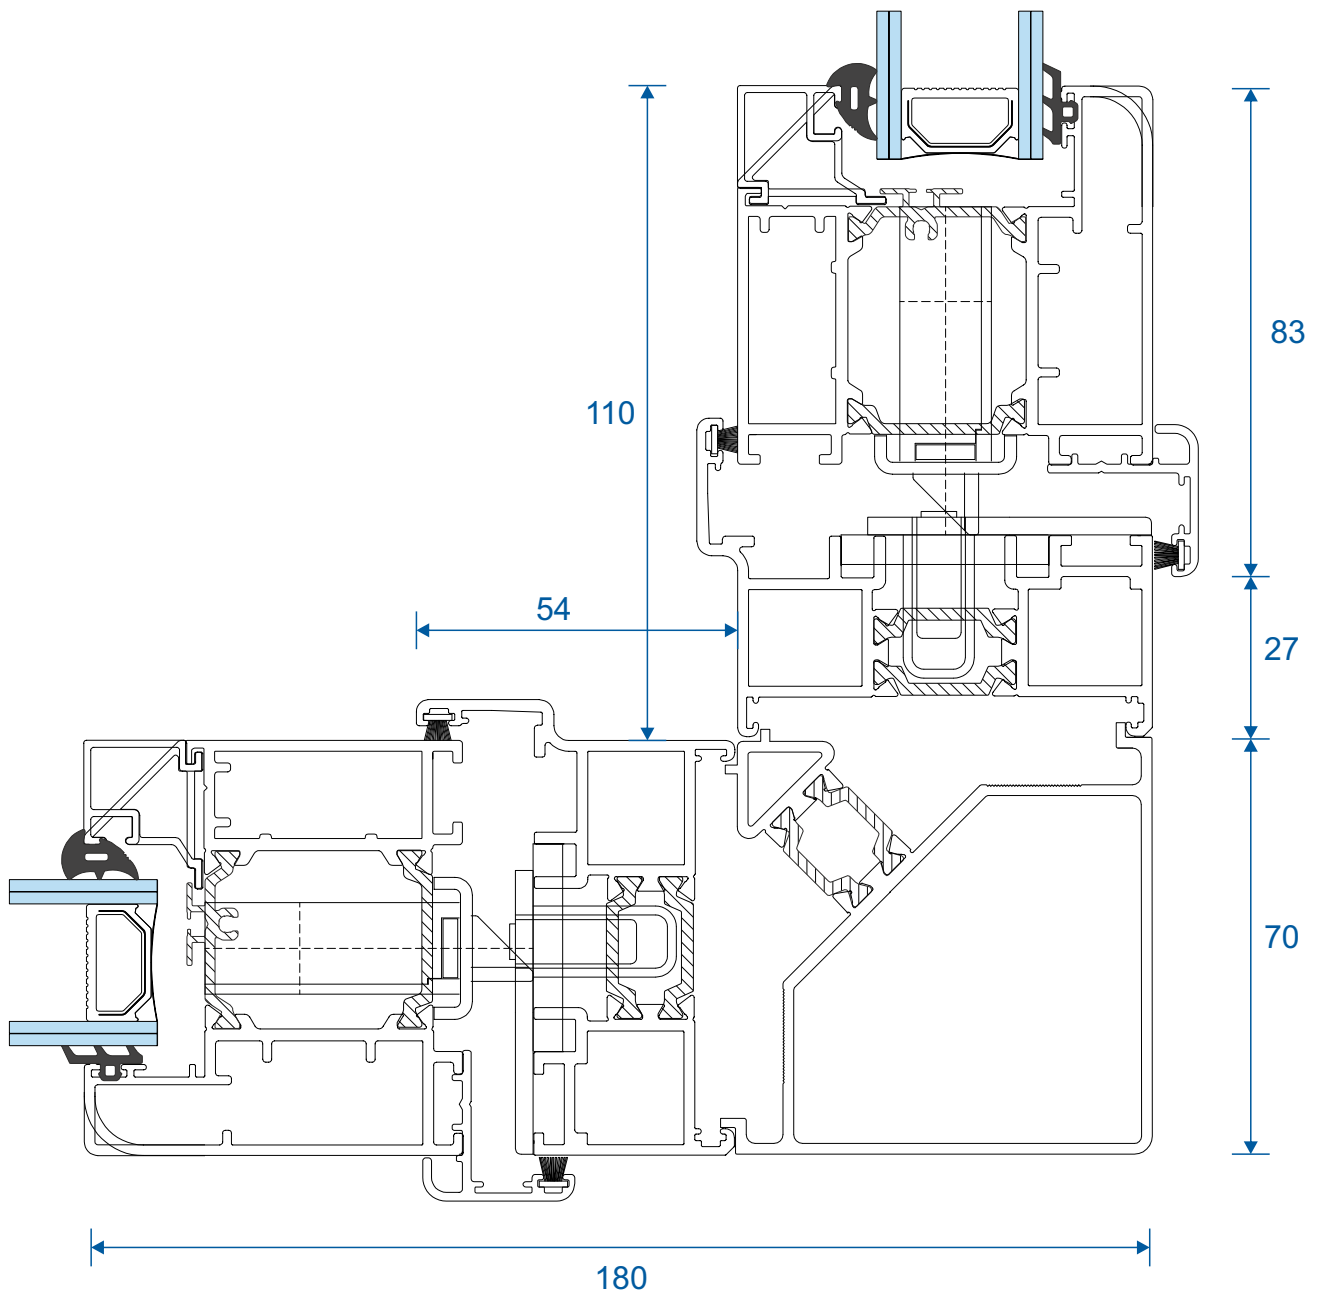

Corner Post Section

Fixed (Non Structural) Corner Post - Open Out