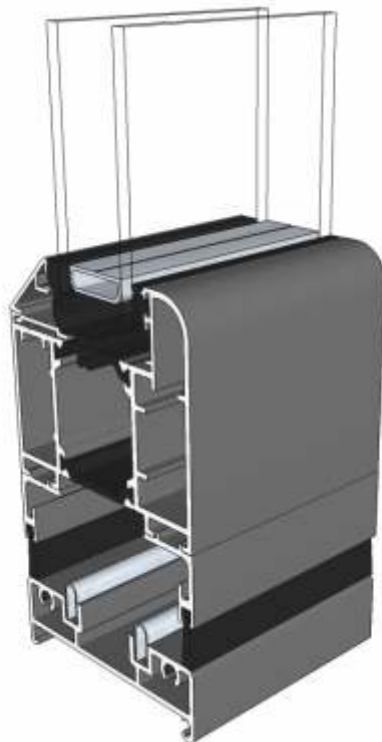

Threshold Sections

22mm Room Divider Threshold - Internal Use Only