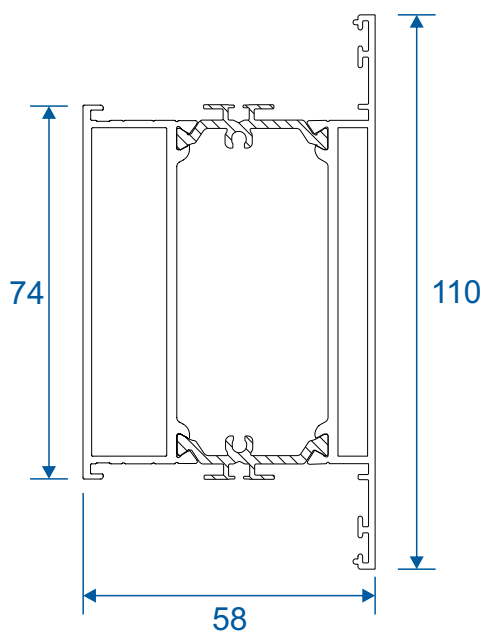

Transoms, Mullions & Midrails

AD309 - 110mm Midrail