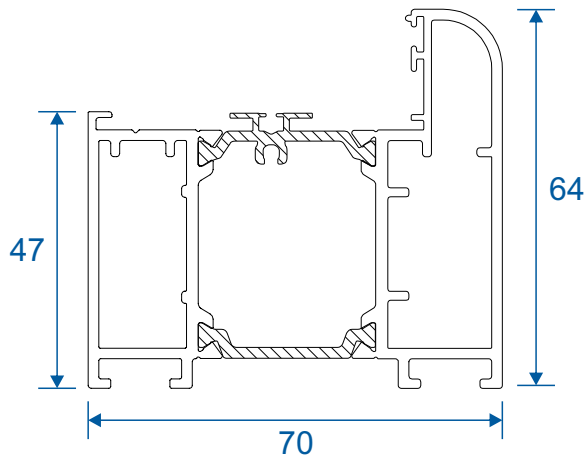

P-06-200 - Radius Sash Profile