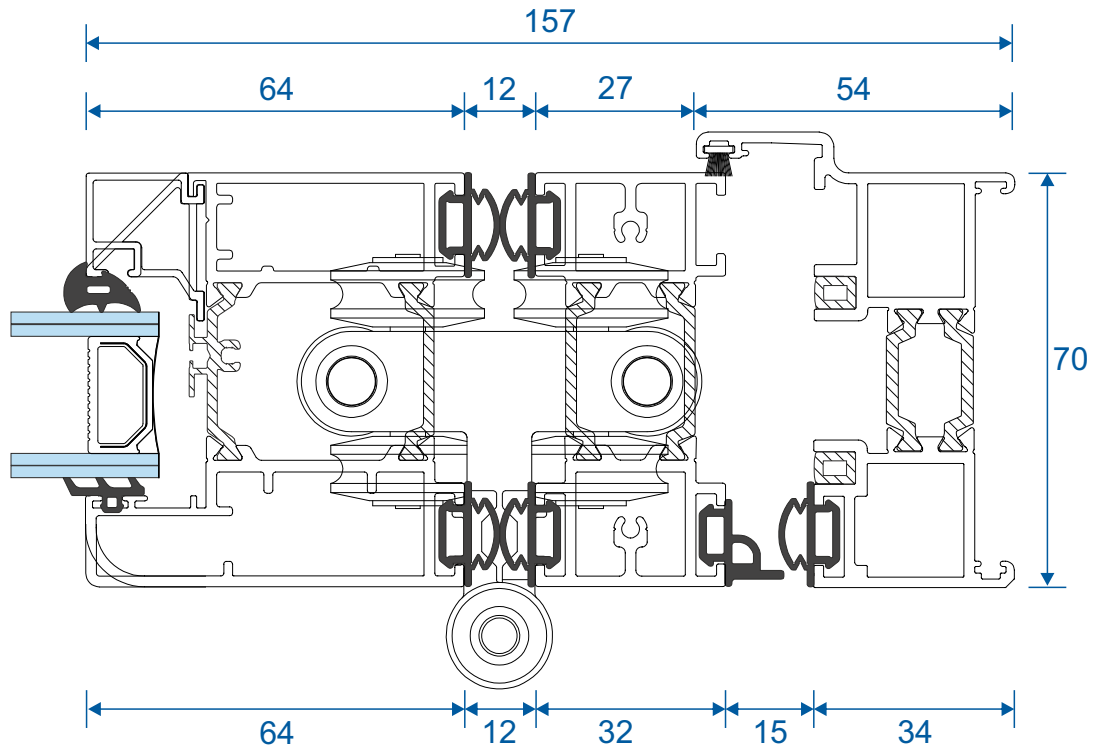

Jamb Sections

Equal Panel Jamb - Open Out