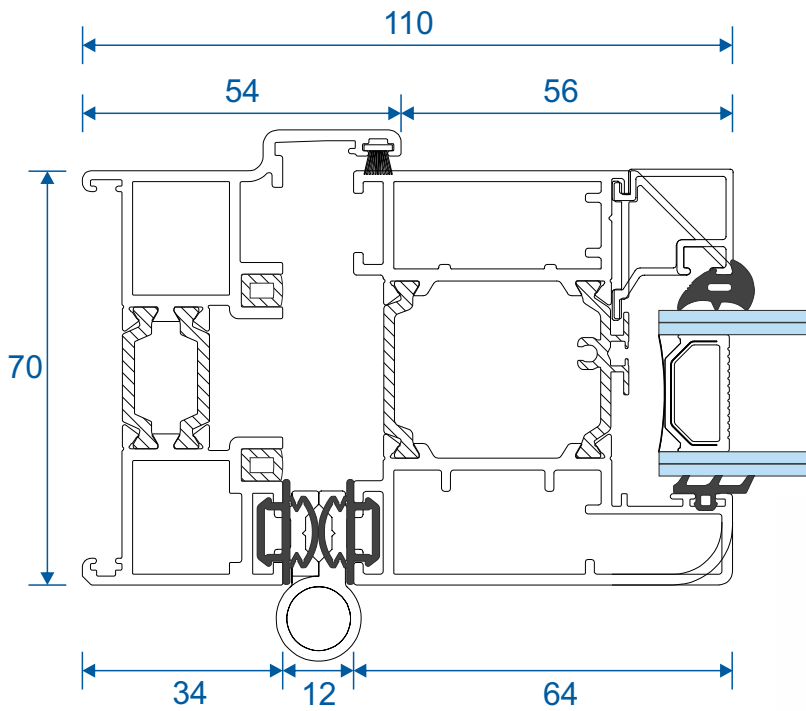

Jamb Sections

Hinge Side Jamb - Open Out