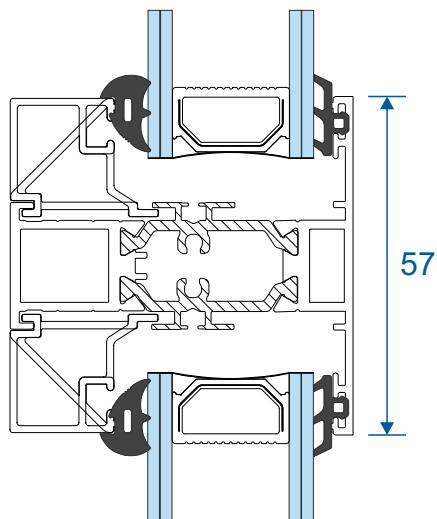

Transoms & Midrail Sections

Midrail Examples for Open Out Doors