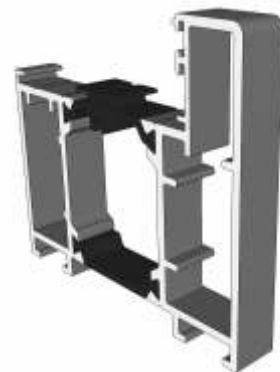

P-06-202 - Square Sash Profile