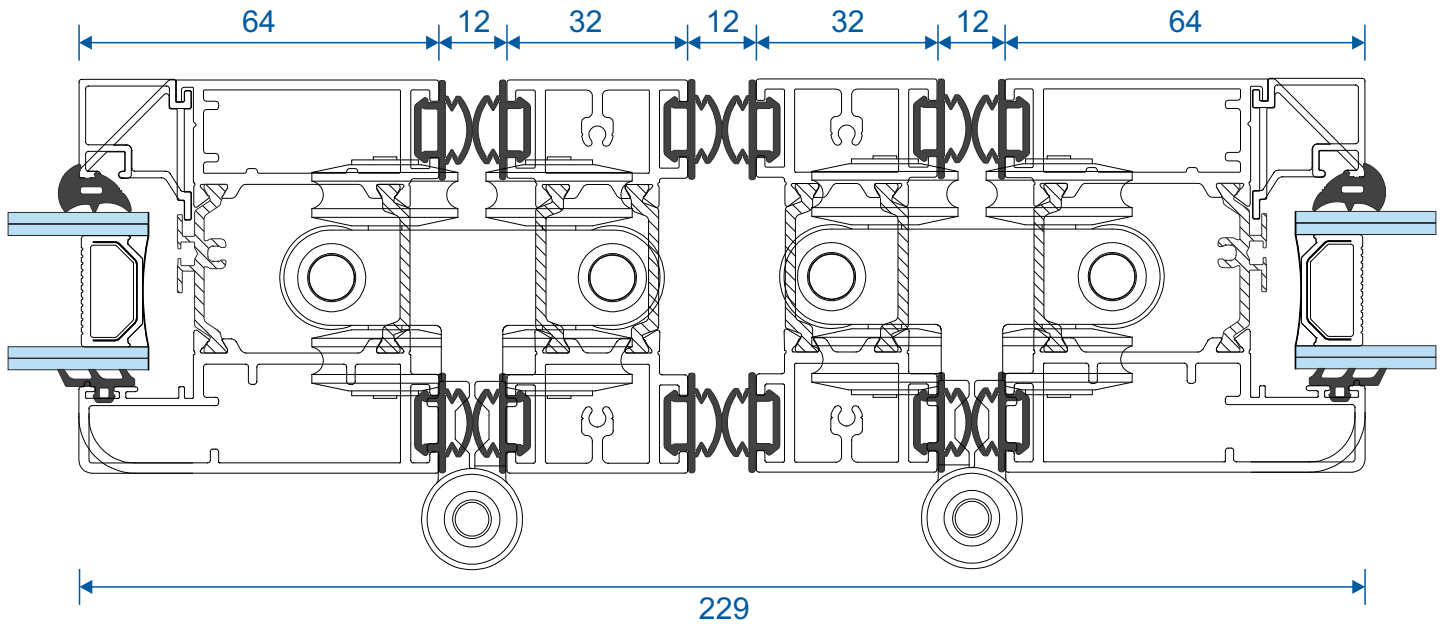

Meeting Stiles

Even Panel Split Meeting Stile - Open Out