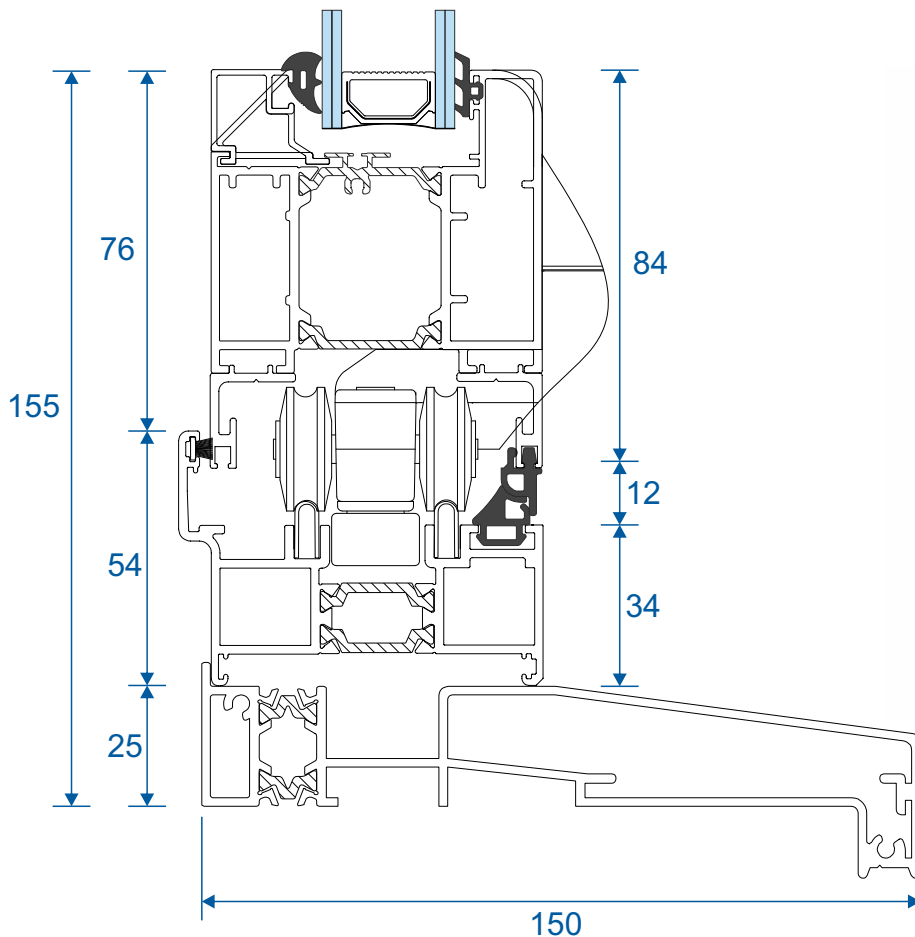

Standard Rebated With 150mm Cill - Open Out