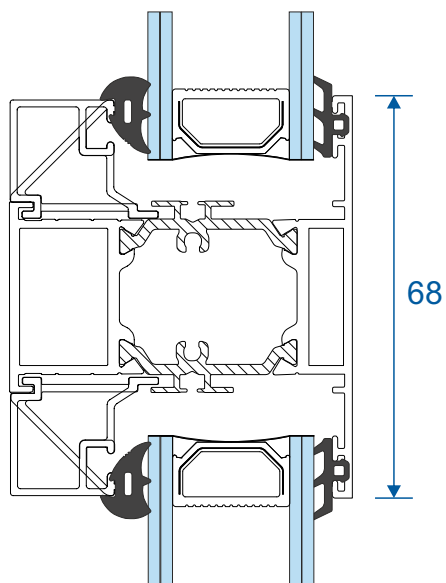

Transoms & Midrail Sections

Midrail Examples for Open Out Doors