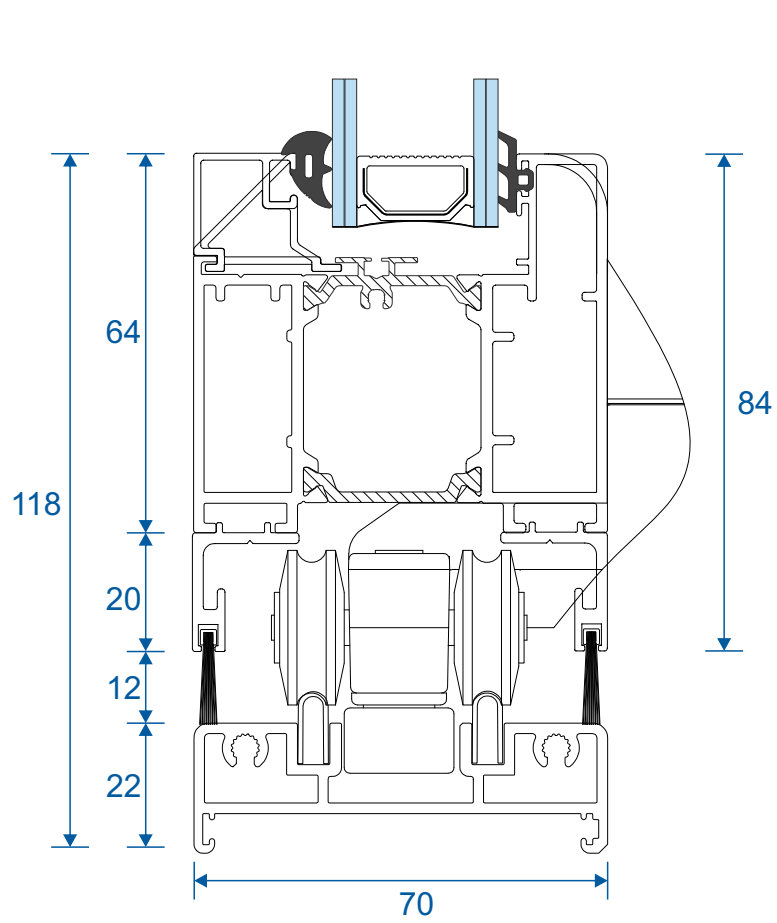

Threshold Sections

22mm Room Divider Threshold - Internal Use Only