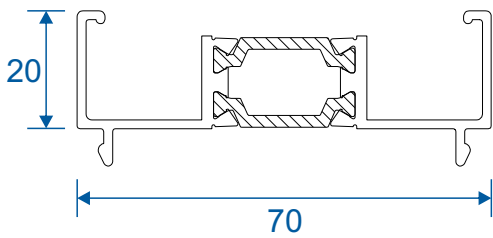

AW724 - 20mm Extension