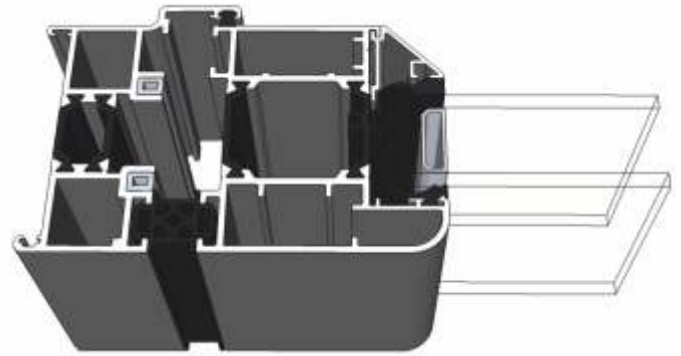

Jamb Sections

Hinge Side Jamb - Open Out