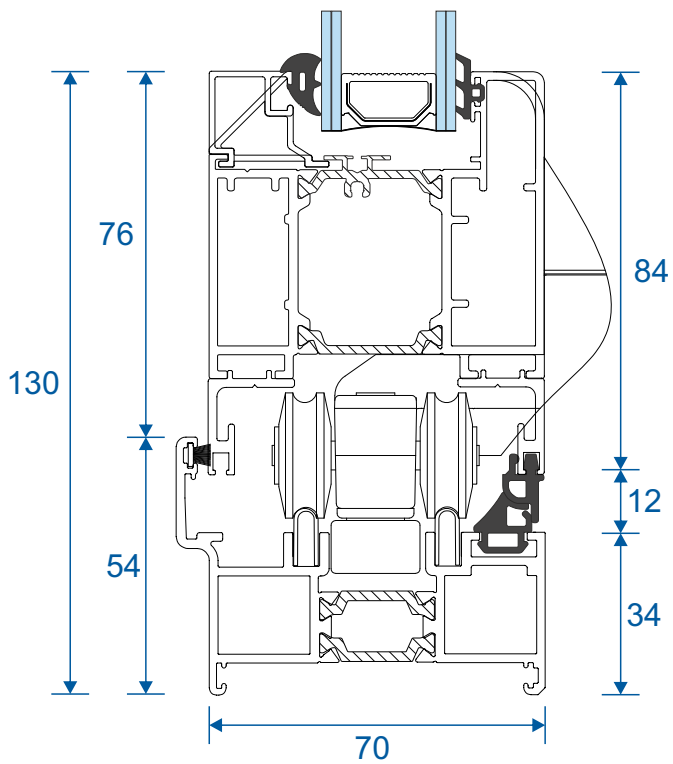

Threshold Sections

Standard Rebated With No Cill - Open Out