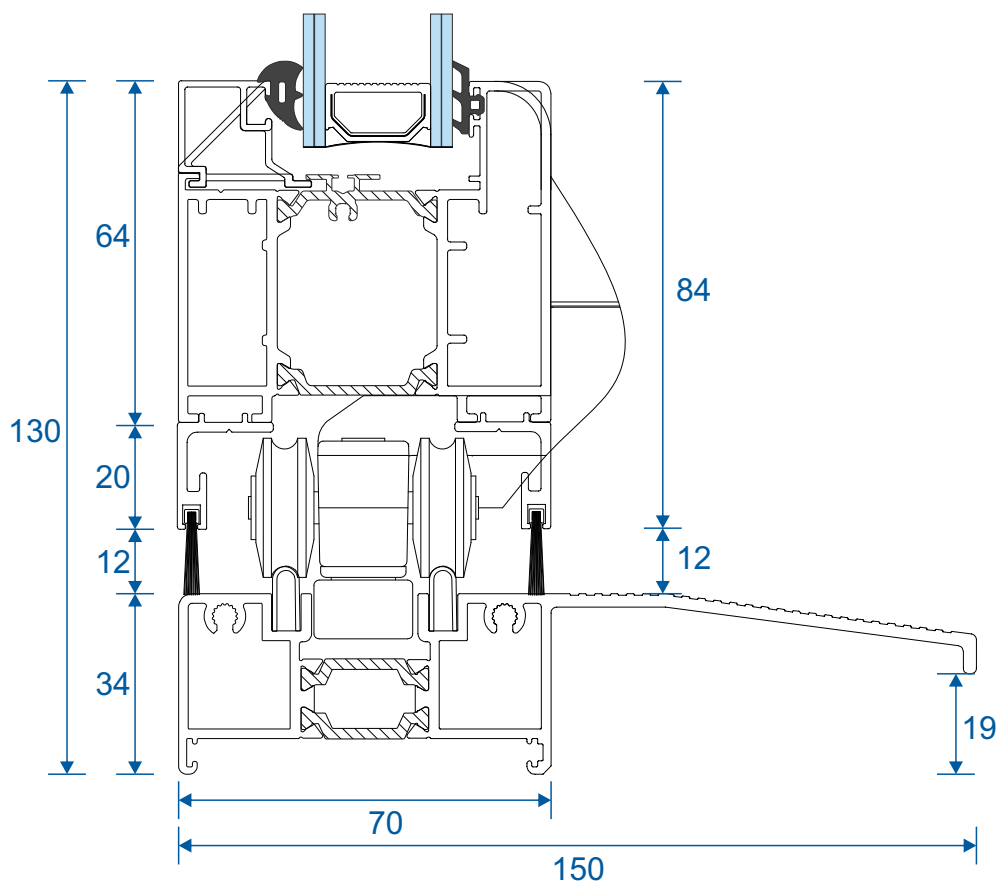

34mm Low Threshold With Integrated Ramp - Open Out