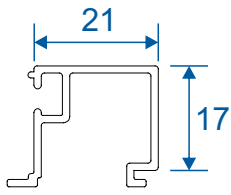

Beads & Adaptors

AW667 - 24mm Square Bead