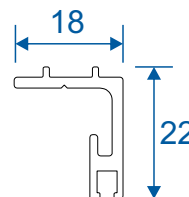

P-00-211 - Threshold Adaptor