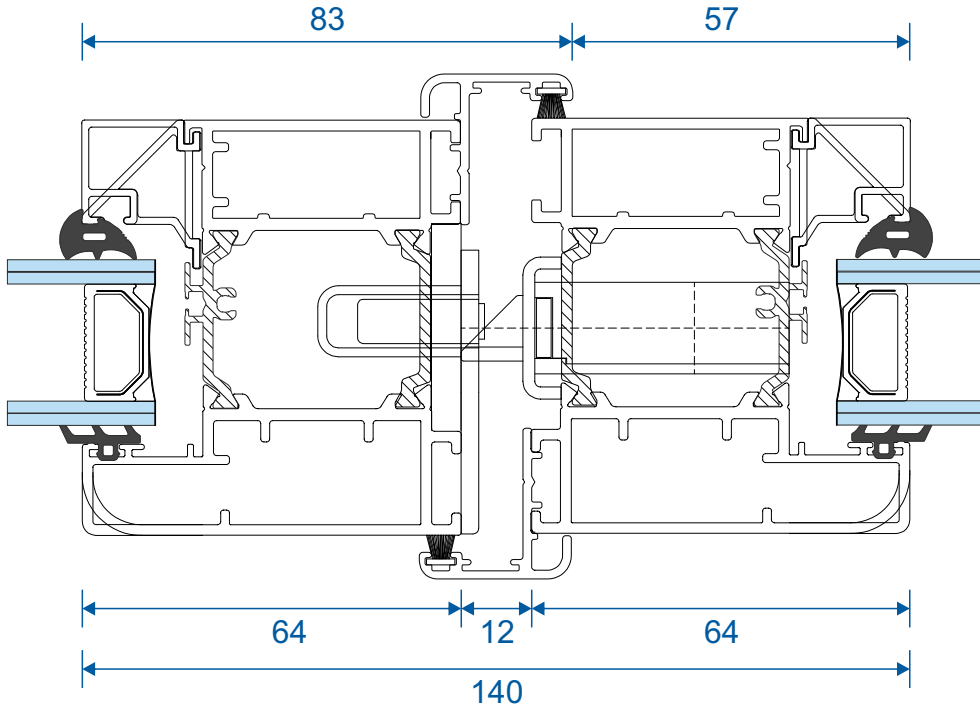

Meeting Stile

Uneven Panel Split Meeting Stile / Double Traffic Door - Open Out