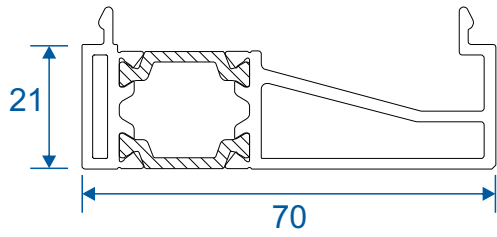

Add Ons, Extensions & Corner Post

P-06-135 - Drainage Tray