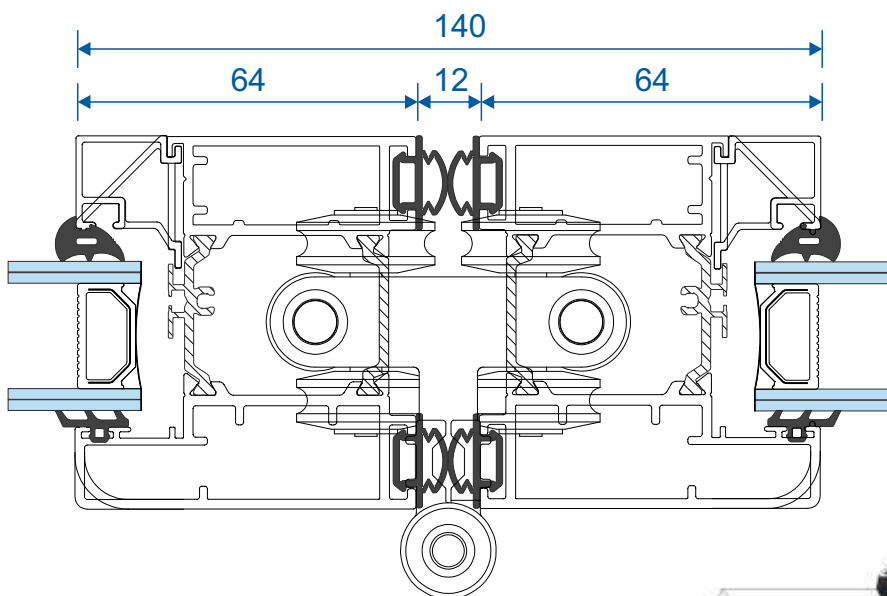

Bogie Wheel Stile - Open Out