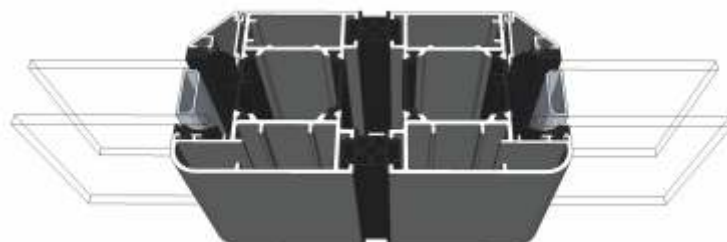

Bogie Wheel Stile - Open Out